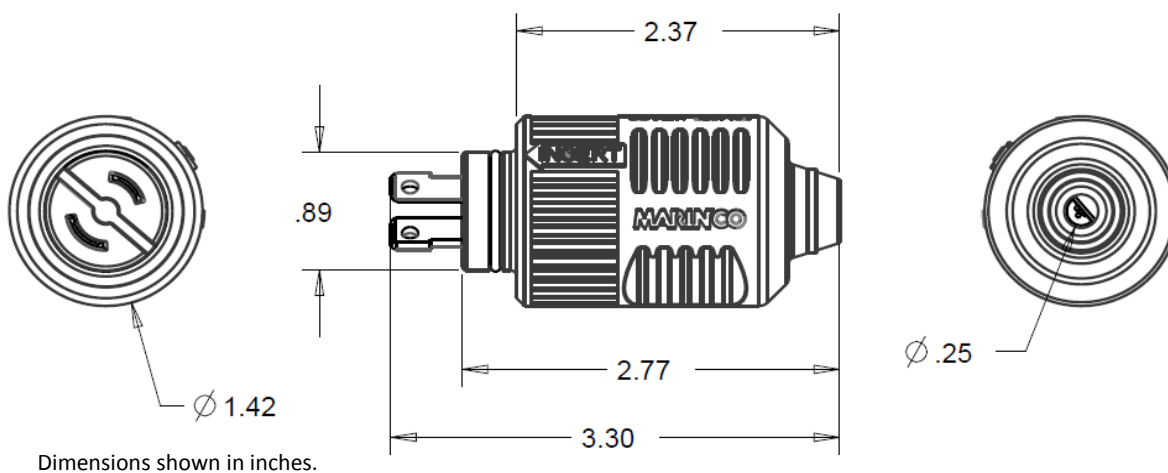

### Terminal Identification

Terminal openings are identified by numbers.

### Mechanical Specification

Cord Clamp: Internal

Overall Design: Beveled housing. Dust seal at cord entry.

Round cable opening accommodates cable OD .25"-.40"

O-ring on plug body seals for waterproof connection.

Dimensions shown in inches.