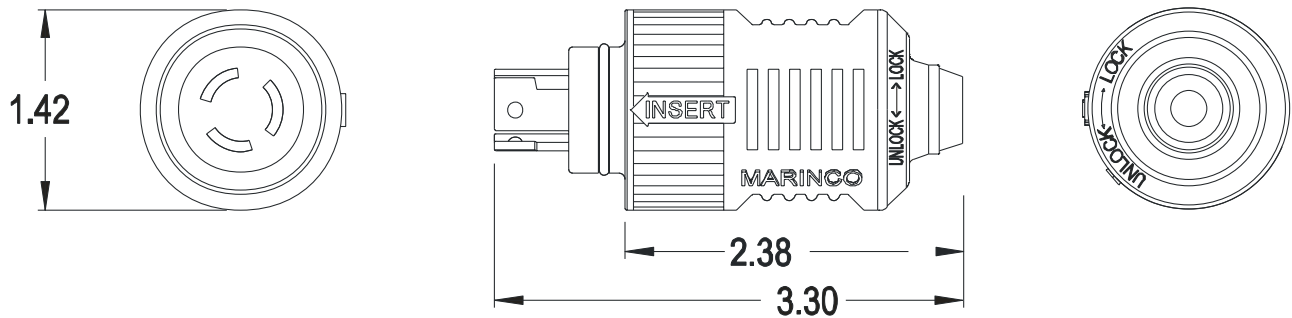

Materials: All rigid plastic parts are glass-filled nylon.
Blades are solid brass, .062" thick, nickel plated.
Cover is molded flexible vinyl.

Terminals: Tempered brass, clamp style.
Accommodates 16 to 12 AWG wire.

Terminal Identification: Terminal openings are identified by numbers.

Cord Clamp: Internal.

Overall Design: Beveled housing. Dust seal at cord entry.
Round cable opening accommodates cable OD .25"-.40"
O-ring on plug body seals with 12VBR receptacle

Dimensions:

Dimensions shown in inches